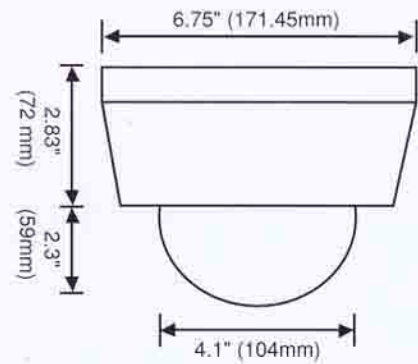

General Specifications

ELECTRICAL

Input Voltage	AC-24 Volt and DC-12 Volt
Power Consumption	160mA or less
Video Connector	BNC

VIDEO

Pixels	High Resolution - 768(H) x 494(V) Normal Resolution - 512(H) x 492(V)
S/N Ratio	More than 46dB
Video Output	1.0Vp-p 75ohm

PHYSICAL

Construction	Steel base with steel camera mounting bracket - polycarbonate dome
Finish	Dark Grey baked on enamel base Beige baked on enamel trim ring
Cable Entry	3/4" NPT threaded opening on bottom (surface mount design)
Pan / Tilt Adjustment	120 Deg. Pan (When installed) 180 Deg. Tilt
Weight	1.60 lbs. - Flush mount 2.80 lbs. - Surface mount

ENVIRONMENT

Operating Temp.	-4 Deg. F to +158 Deg. F
Rating	NEMA 4 (When installed)

Note: Flush mount is to be installed into double gang box.

SURFACE MOUNT	IMAGE SENSOR	POWER REQ.	RESOLUTION	LUX	LENS
WDDS-1400S	1/3" B&W	AC-24 Volt	430 Lines (H)	0.03 LUX	VARIFOCAL - Manual Iris 3.5mm to 8.0mm
WDDS-1405S	1/3" B&W	AC-24 Volt	570 Lines (H)	0.03 LUX	VARIFOCAL - Manual Iris 3.5mm to 8.0mm
WDDS-2400S	1/3" Color	AC-24 Volt	420 Lines (H)	0.3 LUX	VARIFOCAL - Auto Iris 3.5mm to 8.0mm
WDDS-2405S	1/3" Color	AC-24 Volt	480 Lines (H)	0.3 LUX	VARIFOCAL - Auto Iris 3.5mm to 8.0mm
WDDS-1200S	1/3" B&W	DC-12 Volt	430 Lines (H)	0.03 LUX	FIXED 3.6mm Other Available
WDDS-2200S	1/3" Color	DC-12 Volt	420 Lines (H)	0.3 LUX	FIXED 3.6mm Other Available

FLUSH MOUNT	IMAGE SENSOR	POWER REQ.	RESOLUTION	LUX	LENS
WDDF-1400F	1/3" B&W	AC-24 Volt	430 Lines (H)	0.03 LUX	VARIFOCAL - Manual Iris 3.5mm to 8.0mm
WDDF-1405F	1/3" B&W	AC-24 Volt	570 Lines (H)	0.03 LUX	VARIFOCAL - Manual Iris 3.5mm to 8.0mm
WDDF-2400F	1/3" Color	AC-24 Volt	420 Lines (H)	0.3 LUX	VARIFOCAL - Auto Iris 3.5mm to 8.0mm
WDDF-2405F	1/3" Color	AC-24 Volt	480 Lines (H)	0.3 LUX	VARIFOCAL - Auto Iris 3.5mm to 8.0mm
WDDF-1200F	1/3" B&W	DC-12 Volt	430 Lines (H)	0.03 LUX	FIXED 3.6mm Other Available
WDDF-2200F	1/3" Color	DC-12 Volt	420 Lines (H)	0.3 LUX	FIXED 3.6mm Other Available