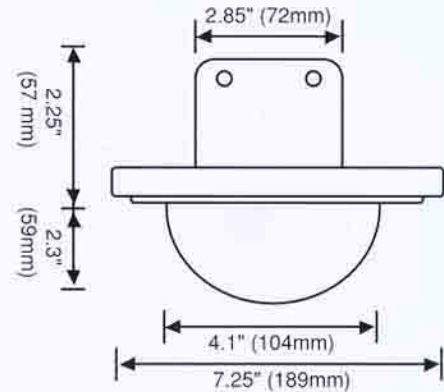

General Specifications

ELECTRICAL

Input Voltage	AC-24 Volt and DC-12 Volt
Power Consumption	160mA or less
Video Connector	BNC

VIDEO

Pixels	High Resolution - 768(H) x 494(V) Normal Resolution - 512(H) x 492(V)
S/N Ratio	More than 46dB
Video Output	1.0Vp-p 75ohm

PHYSICAL

Construction	Steel base with steel camera mounting bracket - polycarbonate dome
Finish	Dark Grey baked on enamel base Beige baked on enamel trim ring
Cable Entry	3/4" NPT threaded opening on bottom (surface mount design)
Pan / Tilt Adjustment	120 Deg. Pan (When installed) 180 Deg. Tilt
Weight	1.60 lbs. - Flush mount 2.80 lbs. - Surface mount

ENVIRONMENT

Operating Temp.	-4 Deg. F to +158 Deg. F
Rating	NEMA 4 (When installed)

Note: Flush mount is to be installed into double gang box.

SURFACE MOUNT	IMAGE SENSOR	POWER REQ.	RESOLUTION	LUX	LENS
WDDS-1400S	1/3" B&W	AC-24 Volt	430 Lines (H)	0.03 LUX	VARIFOCAL - Manual Iris 3.5mm to 8.0mm
WDDS-1405S	1/3" B&W	AC-24 Volt	570 Lines (H)	0.03 LUX	VARIFOCAL - Manual Iris 3.5mm to 8.0mm
WDDS-2400S	1/3" Color	AC-24 Volt	420 Lines (H)	0.3 LUX	VARIFOCAL - Auto Iris 3.5mm to 8.0mm
WDDS-2405S	1/3" Color	AC-24 Volt	480 Lines (H)	0.3 LUX	VARIFOCAL - Auto Iris 3.5mm to 8.0mm
WDDS-1200S	1/3" B&W	DC-12 Volt	430 Lines (H)	0.03 LUX	FIXED 3.6mm Other Available
WDDS-2200S	1/3" Color	DC-12 Volt	420 Lines (H)	0.3 LUX	FIXED 3.6mm Other Available

FLUSH MOUNT	IMAGE SENSOR	POWER REQ.	RESOLUTION	LUX	LENS
WDDF-1400F	1/3" B&W	AC-24 Volt	430 Lines (H)	0.03 LUX	VARIFOCAL - Manual Iris 3.5mm to 8.0mm
WDDF-1405F	1/3" B&W	AC-24 Volt	570 Lines (H)	0.03 LUX	VARIFOCAL - Manual Iris 3.5mm to 8.0mm
WDDF-2400F	1/3" Color	AC-24 Volt	420 Lines (H)	0.3 LUX	VARIFOCAL - Auto Iris 3.5mm to 8.0mm
WDDF-2405F	1/3" Color	AC-24 Volt	480 Lines (H)	0.3 LUX	VARIFOCAL - Auto Iris 3.5mm to 8.0mm
WDDF-1200F	1/3" B&W	DC-12 Volt	430 Lines (H)	0.03 LUX	FIXED 3.6mm Other Available
WDDF-2200F	1/3" Color	DC-12 Volt	420 Lines (H)	0.3 LUX	FIXED 3.6mm Other Available